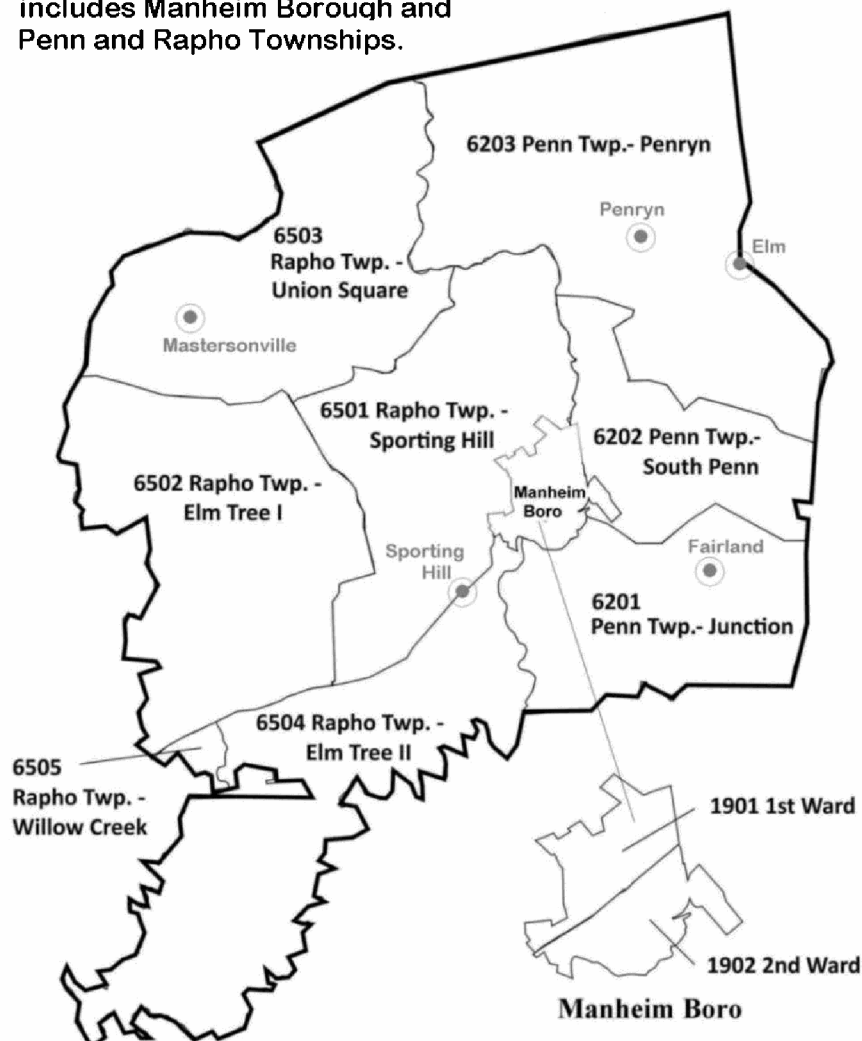

The Manheim Central District is part of the following US & PA State Districts

16th US Congressional District - currently held by Lloyd Smucker

36th PA State Senate District - currently held by Ryan Aument

37th PA State General Assembly District - currently held by Mindy Fee

The Manheim Central District includes Manheim Borough and Penn and Rapho Townships.

Precinct Polling Places

1901 - St. Paul's UCC
50 N. Main Street

6501 - Rapho Township Building
971 N. Colebrook Road

6502 - E. Fairview Church
1187 Fairview Road

6503 - Mastersonville Fire
Company
2166 Meadow View Road
Mastersonville

6504 - Deer Country Farm & Lawn
2710 Mount Joy Road

District Leader: Rodger Dourte - 202 W. High St. - (717) 665-6046

Important Lancaster County Phone Numbers

Democratic Committee Headquarters - (717) 299-5701

Voter Registration & Board of Elections - (717) 299-8293